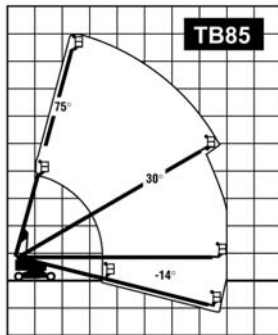

Straight Booms

Standard articulating jib booms allow workers to extend the telescoping boom, then use the jib to go up and over objects to precisely position the platform in hard-to-access areas.

Cat/Class 600-5882
Make .....**SNORKEL**
Model **TB85J**
Lift Height (max) .. 85'3"
Capacity .....500 lbs
Basket Size .....92"x30"
Power .....Diesel
Stowed Dimensions
Width .....8'6"
Length .....36'7.5"
Height .....9'8"
Weight (gross) ....30,300 lbs
Generator .....2,000 W
Horiz Reach .....77'
Steer x Drive 4x4

Cat/Class 600-5882
Make .....**JLG**
Model **860SJ**
Lift Height (max) .. 86'
Platform Capacity ..750 lbs (Rest.)
Basket Size .....36"x96"
Power .....Diesel
Stowed Dimensions
Width .....8'2"
Length .....40'
Height .....10'
Weight (gross) ....36,350 lbs
Generator .....2,500 W
Horiz Reach .....75'
Swing .....360 degrees
Jib .....6'
Steer x Drive 4x4

Cat/Class 600-5883
Make .....**SNORKEL**
Model **PRO100**
Lift Height (max) .. 100'
Capacity .....600 lbs
Basket Size .....92"x30"
Power .....Diesel
Stowed Dimensions
Width .....8'6"
Axle Extended .....12'10"
Length .....44'6"
Height .....10'4"
Weight (gross) ....33,000 lbs
Generator .....2,000 W
Horiz Reach .....66'
Steer Drive 4x4
Jib Length .....6'