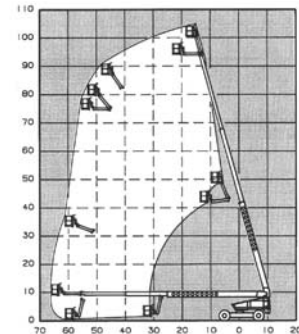

Straight Booms

Standard articulating jib booms allow workers to extend the telescoping boom, then use the jib to go up and over objects to precisely position the platform in hard-to-access areas.

Cat/Class 600-5882
Make .....**SNORKEL**
Model **TB85J**
Lift Height (max) .. 85'3"
Capacity .....500 lbs
Basket Size .....92"x30"
Power .....Diesel
Stowed Dimensions
Width .....8'6"
Length .....36'7.5"
Height .....9'8"
Weight (gross) ....30,300 lbs
Generator .....2,000 W
Horiz Reach .....77'
Steer x Drive 4x4

Cat/Class 600-5882
Make .....**JLG**
Model **860SJ**
Lift Height (max) .. 86'
Platform Capacity ..750 lbs (Rest.)
Basket Size .....36"x96"
Power .....Diesel
Stowed Dimensions
Width .....8'2"
Length .....40'
Height .....10'
Weight (gross) ....36,350 lbs
Generator .....2,500 W
Horiz Reach .....75'
Swing .....360 degrees
Jib .....6'
Steer x Drive 4x4

Cat/Class 600-5883
Make .....**SNORKEL**
Model **PRO100**
Lift Height (max) .. 100'
Capacity .....600 lbs
Basket Size .....92"x30"
Power .....Diesel
Stowed Dimensions
Width .....8'6"
Axle Extended .....12'10"
Length .....44'6"
Height .....10'4"
Weight (gross) ....33,000 lbs
Generator .....2,000 W
Horiz Reach .....66'
Steer Drive 4x4
Jib Length .....6'