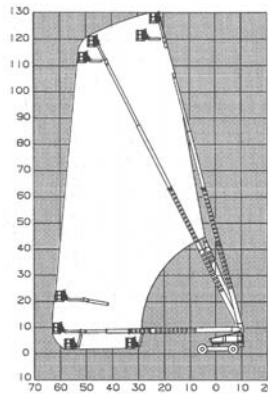

Cat/Class 600-5890
Make .....**SNORKEL**
Model **PRO126**
Lift Height (max) .126'
Capacity .....500 lbs
Basket Size .....92"x30"
Power .....Diesel
Stowed Dimensions
Width .....8'6"
Axle Extended .....12'10"
Length .....42'9"
Height .....10'4"
Weight (gross) ....41,840 lbs
Generator .....2,000 W
Horiz Reach .....63'
Steer Drive 4x4
Jib Length .....6'