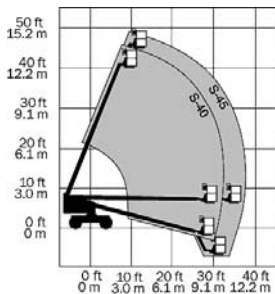

Straight Booms

HIGH REACH

27

Cat/Class600-5825
 Make**SNORKEL**
 Model**TB37**
 Lift Height (max) .37'
 Capacity600 lbs
 Basket Size92"x30"
 PowerGas/LP
Stowed Dimensions
 Width7'11.5"
 Length26'2"
 Height7'6"
 Weight (gross)10,500 lbs
 Generator2,000 W
 Horiz Reach32'
 Steer x Drive2x2 or 2x4

Cat/Class600-5852
 Make**JLG**
 Model**400 S**
 Lift Height (max)40'
 Capacity (Unrestricted) ...500 lbs
 Capacity (Restricted)1,000 lbs
 Basket Size96"x30"
 PowerGas/LP or Diesel
Stowed Dimensions
 Width7'6.5"
 Length24'9"
 Height7'10"
 Weight (gross)12,525 lbs
 Generator2,500 W
 Horiz Reach34'
 Steer x Drive2x2 or 2x4

Cat/Class600-5855
 Make**SNORKEL**
 Model**TB42**
 Lift Height (max) .42'
 Capacity500 lbs
 Basket Size92"x30"
 PowerGas/LP or Diesel
Stowed Dimensions
 Width7'11.5"
 Length23'6.25"
 Height7'9.5"
 Weight (gross)10,500 lbs
 Generator2,000 W
 Horiz Reach33'
 Steer x Drive2x2 or 2x4

Stowed Dimensions

Width7' 11.5"
 Length25' 1.5"
 Height7' 9.5"
 Weight (gross)12,550 lbs
 Generator2,000 W
 Horiz Reach39' 1"
 Steer x Drive2x2 or 2x4

Cat/Class600-5866
 Make**JLG**
 Model**600S**
 Lift Height (max) .60'
 Capacity500 lbs
 Basket Size72"x36"
 PowerGas/LP or Diesel