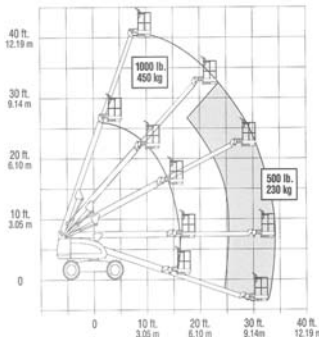

Straight Booms

HIGH REACH

27

Cat/Class600-5825
 Make**SNORKEL**
 Model**TB37**
 Lift Height (max) .37'
 Capacity600 lbs
 Basket Size92"x30"
 PowerGas/LP
Stowed Dimensions
 Width7'11.5"
 Length26'2"
 Height7'6"
 Weight (gross)10,500 lbs
 Generator2,000 W
 Horiz Reach32'
 Steer x Drive2x2 or 2x4

Cat/Class600-5852
 Make**JLG**
 Model**400 S**
 Lift Height (max)40'
 Capacity (Unrestricted) ...500 lbs
 Capacity (Restricted)1,000 lbs
 Basket Size96"x30"
 PowerGas/LP or Diesel
Stowed Dimensions
 Width7'6.5"
 Length24'9"
 Height7'10"
 Weight (gross)12,525 lbs
 Generator2,500 W
 Horiz Reach34'
 Steer x Drive2x2 or 2x4

Cat/Class600-5855
 Make**SNORKEL**
 Model**TB42**
 Lift Height (max) .42'
 Capacity500 lbs
 Basket Size92"x30"
 PowerGas/LP or Diesel
Stowed Dimensions
 Width7'11.5"
 Length23'6.25"
 Height7'9.5"
 Weight (gross)10,500 lbs
 Generator2,000 W
 Horiz Reach33'
 Steer x Drive2x2 or 2x4

Stowed Dimensions

Width7' 11.5"
 Length25' 1.5"
 Height7' 9.5"
 Weight (gross)12,550 lbs
 Generator2,000 W
 Horiz Reach39' 1"
 Steer x Drive2x2 or 2x4

Cat/Class600-5866
 Make**JLG**
 Model**600S**
 Lift Height (max) .60'
 Capacity500 lbs
 Basket Size72"x36"
 PowerGas/LP or Diesel