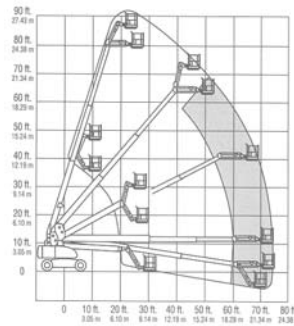

Straight Booms

Standard articulating jib booms allow workers to extend the telescoping boom, then use the jib to go up and over objects to precisely position the platform in hard-to-access areas.

Cat/Class 600-5882
Make .....**SNORKEL**
Model **TB85J**
Lift Height (max) .. 85'3"
Capacity .....500 lbs
Basket Size .....92"x30"
Power .....Diesel
Stowed Dimensions
Width .....8'6"
Length .....36'7.5"
Height .....9'8"
Weight (gross) ....30,300 lbs
Generator .....2,000 W
Horiz Reach .....77'
Steer x Drive 4x4

Cat/Class 600-5882
Make .....**JLG**
Model **860SJ**
Lift Height (max) .. 86'
Platform Capacity ..750 lbs (Rest.)
Basket Size .....36"x96"
Power .....Diesel
Stowed Dimensions
Width .....8'2"
Length .....40'
Height .....10'
Weight (gross) ....36,350 lbs
Generator .....2,500 W
Horiz Reach .....75'
Swing .....360 degrees
Jib .....6'
Steer x Drive 4x4

Cat/Class 600-5883
Make .....**SNORKEL**
Model **PRO100**
Lift Height (max) .. 100'
Capacity .....600 lbs
Basket Size .....92"x30"
Power .....Diesel
Stowed Dimensions
Width .....8'6"
Axle Extended .....12'10"
Length .....44'6"
Height .....10'4"
Weight (gross) ....33,000 lbs
Generator .....2,000 W
Horiz Reach .....66'
Steer Drive 4x4
Jib Length .....6'