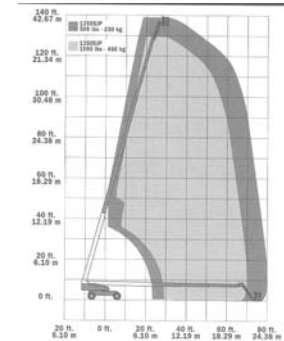

Cat/Class600-5882
 Make**JLG**
 Model**860SJ**
 Lift Height (max) .. 86'
 Platform Capacity ..750 lbs (Rest.)
 Basket Size36"x96"
 PowerDiesel
Stowed Dimensions
 Width8'2"
 Length40'
 Height10'
 Weight (gross)36,350 lbs
 Generator2,500 W
 Horiz Reach75'
 Swing360 degrees
 Jib6'
 Steer x Drive4x4

Cat/Class600-5883
 Make**SNORKEL**
 Model**PRO100**
 Lift Height (max) .. 100'
 Capacity600 lbs
 Basket Size92"x30"
 PowerDiesel
Stowed Dimensions
 Width8'6"
 Axle Extended12'10"
 Length44'6"
 Height10'4"
 Weight (gross)33,000 lbs
 Generator2,000 W
 Horiz Reach66'
 Steer Drive4x4
 Jib Length6'

More Models, More Choices and More Versatility with Ahern Rentals...
WHY GO ANYWHERE ELSE. CALL AND RENT ONE TODAY!

Cat/Class600-5890
 Make**GENIE**
 Model**S-125**
 Lift Height (max) .125'
 Capacity500 lbs
 Basket Size96"x36"
 PowerDiesel
Stowed Dimensions
 Width8'2"
 Length46'
 Height10'1"
 Weight (gross)44,640 lbs
 Generator3,500 W
 Horiz Reach80'
 Steer x Drive4x4
 Jib Length5'

Cat/Class600-5890
 Make**SNORKEL**
 Model**PRO126**
 Lift Height (max) .126'
 Capacity500 lbs
 Basket Size92"x30"
 PowerDiesel
Stowed Dimensions
 Width8'6"
 Axle Extended12'10"
 Length42'9"
 Height10'4"
 Weight (gross)41,840 lbs
 Generator2,000 W
 Horiz Reach63'
 Steer Drive4x4
 Jib Length6'