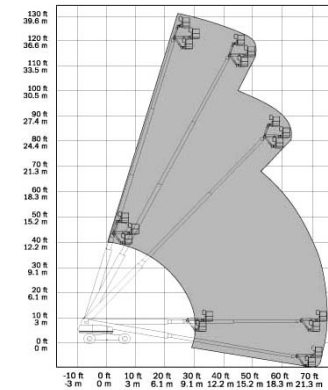

More Models, More Choices and More Versatility with Ahern Rentals...
WHY GO ANYWHERE ELSE. CALL AND RENT ONE TODAY!

Cat/Class 600-5890
Make .....**GENIE**
Model **S-125**
Lift Height (max) .125'
Capacity .....500 lbs
Basket Size .....96"x36"
Power .....Diesel
Stowed Dimensions
Width .....8'2"
Length .....46'
Height .....10'1"
Weight (gross) ....44,640 lbs
Generator .....3,500 W
Horiz Reach .....80'
Steer x Drive 4x4
Jib Length .....5'