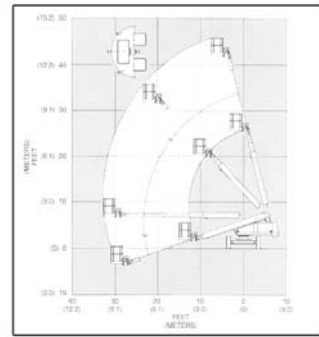

Straight Booms

HIGH REACH

27

Cat/Class600-5825
 Make**SNORKEL**
 Model**TB37**
 Lift Height (max) .37'
 Capacity600 lbs
 Basket Size92"x30"
 PowerGas/LP
Stowed Dimensions
 Width7'11.5"
 Length26'2"
 Height7'6"
 Weight (gross)10,500 lbs
 Generator2,000 W
 Horiz Reach32'
 Steer x Drive2x2 or 2x4

Cat/Class600-5852
 Make**JLG**
 Model**400 S**
 Lift Height (max)40'
 Capacity (Unrestricted) ...500 lbs
 Capacity (Restricted)1,000 lbs
 Basket Size96"x30"
 PowerGas/LP or Diesel
Stowed Dimensions
 Width7'6.5"
 Length24'9"
 Height7'10"
 Weight (gross)12,525 lbs
 Generator2,500 W
 Horiz Reach34'
 Steer x Drive2x2 or 2x4

Cat/Class600-5855
 Make**SNORKEL**
 Model**TB42**
 Lift Height (max) .42'
 Capacity500 lbs
 Basket Size92"x30"
 PowerGas/LP or Diesel
Stowed Dimensions
 Width7'11.5"
 Length23'6.25"
 Height7'9.5"
 Weight (gross)10,500 lbs
 Generator2,000 W
 Horiz Reach33'
 Steer x Drive2x2 or 2x4

Stowed Dimensions

Width7' 11.5"
 Length25' 1.5"
 Height7' 9.5"
 Weight (gross)12,550 lbs
 Generator2,000 W
 Horiz Reach39' 1"
 Steer x Drive2x2 or 2x4

Cat/Class600-5866
 Make**JLG**
 Model**600S**
 Lift Height (max) .60'
 Capacity500 lbs
 Basket Size72"x36"
 PowerGas/LP or Diesel