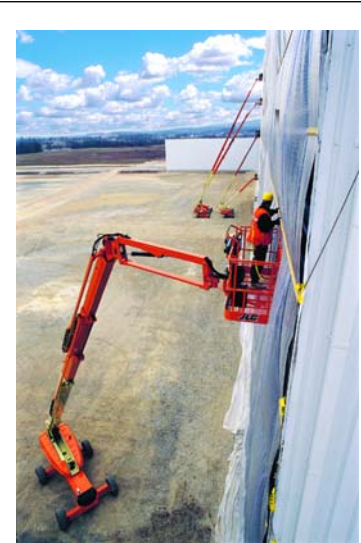

Cat/Class 600-5892
Make .....**JLG**
Model **1350SJP**
Lift Height (max) .135'
Platform Capacity .1,000 lbs
Platform Size .....36"x96"
Power .....Diesel
Stowed Dimensions
Width .....8'2"
Length .....38'11"
Height .....10'
Weight (gross) ....44,750 lbs
Generator .....7,500 W
Horiz Reach .....80'
Swing .....360°
JibPLUS Length .8'
Steer x Drive 4x4