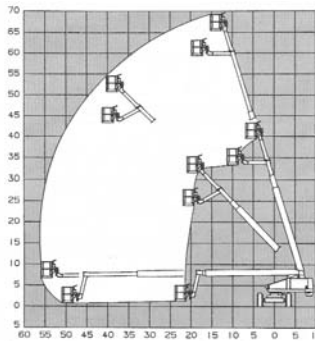

Stowed Dimensions

Width8'
 Length27' 11"
 Height8' 5"
 Weight (gross)22,500 lbs
 Horiz Reach49' 6"
 Steer x Drive4x4

Cat/Class600-5865
 Make**SNORKEL**
 Model**TB60**
 Lift Height (max) .60'
 Capacity500 lbs
 Basket Size92"x30"
 PowerGas/LP or Diesel

Stowed Dimensions

Width8' 0.5"
 Length30' 10"
 Height8' 9"
 Weight (gross)21,830 lbs
 Generator2,000 W
 Horiz Reach50'
 Steer x Drive2x2 or 2x4

Straight Booms

Choose from a wide variety of boom lifts, easily customized to meet your project needs.
Call and Rent One Today!

HIGH REACH

29

Cat/Class600-5878
 Make**GENIE**
 Model**S-65**
 Lift Height (max) ..65'
 Capacity500 lbs
 Basket Size96"x30"
 PowerGas/LP
Stowed Dimensions
 Width8'
 Length30'10"
 Height9'
 Weight (gross)28,400 lbs
 Generator3,000 W
 Horiz Reach56'4"
 Steer x Drive4x2 or 4x4

Cat/Class600-5878
 Make**SNORKEL**
 Model**PRO66**
 Lift Height (max) ..66'
 Capacity500 lbs
 Basket Size92"x30"
 PowerGas/LP or Diesel
Stowed Dimensions
 Width8'0.5"
 Length33"
 Height8'9"
 Weight (gross)25,000 lbs
 Generator2,000 W
 Horiz Reach56'
 Steer x Drive2x2 or 2x4
 Jib Length6'