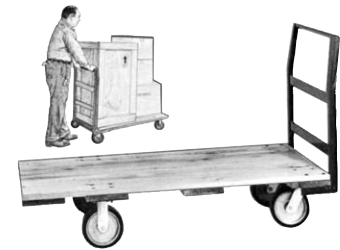

Dollies - Skates

Cat/Class200-5664
 Make**NEW HAVEN**
 Model**2107**
 TypeDutchman
 Dolly
 Length7'
 Width6"
 No. of Wheels2
 Wheel TypeSteel

Cat/Class200-5664
 Make**ELKAY**
 Model**77**
 TypeDutchman
 Dolly
 Length7'
 Width6"
 No. of Wheels2
 Wheel TypeSteel

Cat/Class200-5617
 Make**NEW HAVEN**
 Model**11702**
 TypeHD Platform
 Roof
 Capacity500 lbs
 Length5'
 Width30"
 No. of Wheels4
 Wheel TypeCaster
 Wheel Config.2 Swivel
 2 Stationary

Choose from a wide selection of Dollies and Skates. Call and Rent One Today!