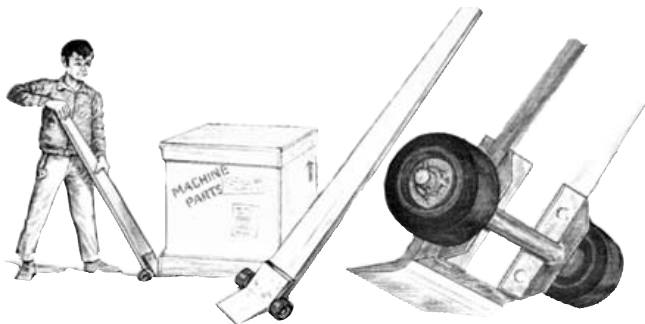

Dollies - Skates

Cat/Class200-5664
 Make**NEW HAVEN**
 Model**2107**
 TypeDutchman
 Dolly
 Length7'
 Width6"
 No. of Wheels2
 Wheel TypeSteel

Cat/Class200-5664
 Make**ELKAY**
 Model**77**
 TypeDutchman
 Dolly
 Length7'
 Width6"
 No. of Wheels2
 Wheel TypeSteel

Cat/Class200-5617
 Make**NEW HAVEN**
 Model**11702**
 TypeHD Platform
 Roof
 Capacity500 lbs
 Length5'
 Width30"
 No. of Wheels4
 Wheel TypeCaster
 Wheel Config.2 Swivel
 2 Stationary

Choose from a wide selection of Dollies and Skates. Call and Rent One Today!